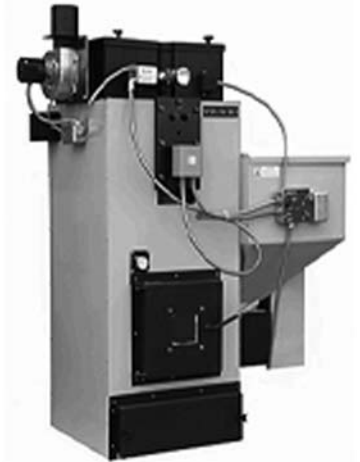

Pinnacle Pellet Boiler

Wood Pellets Delivered!

-Now through Cota & Cota Heating Fuels you are able to purchase 40 lb. bags of wood pellets, which we will be happy to deliver by the ton. Place your orders today!

The Cota Chronicle... A Newsletter for the Customers of Cota & Cota, Gay's Fuel Service and Parker Oil

Main Office:	4 Green St. Bellows Falls, VT 05101
Claremont, NH:	4 Green St. Bellows Falls, VT 05101
Ludlow:	7 Main St. Ludlow, VT 05149
Springfield:	65 Rt. 106, P.O. Box 1, N. Springfield, VT 05150
White River Jct.:	8 Barnes Ave., White River Jct., VT 05001

(802) 463-0000 or (888) - COTA-OIL
(802) 463-0000 or (888) - COTA-OIL
(802) 228-8866
(802) 886-3200
(802) 295-0000

www.cotaoil.com
email: info@cotaoil.com

Heating Fuels • Propane Gas Service • 24 Hour Plumbing • 24 Hour Burner Service • Heating System Installations • Motor Fuels • Low Temperature Alarms • Air Conditioning Systems • Plumbing Fixtures